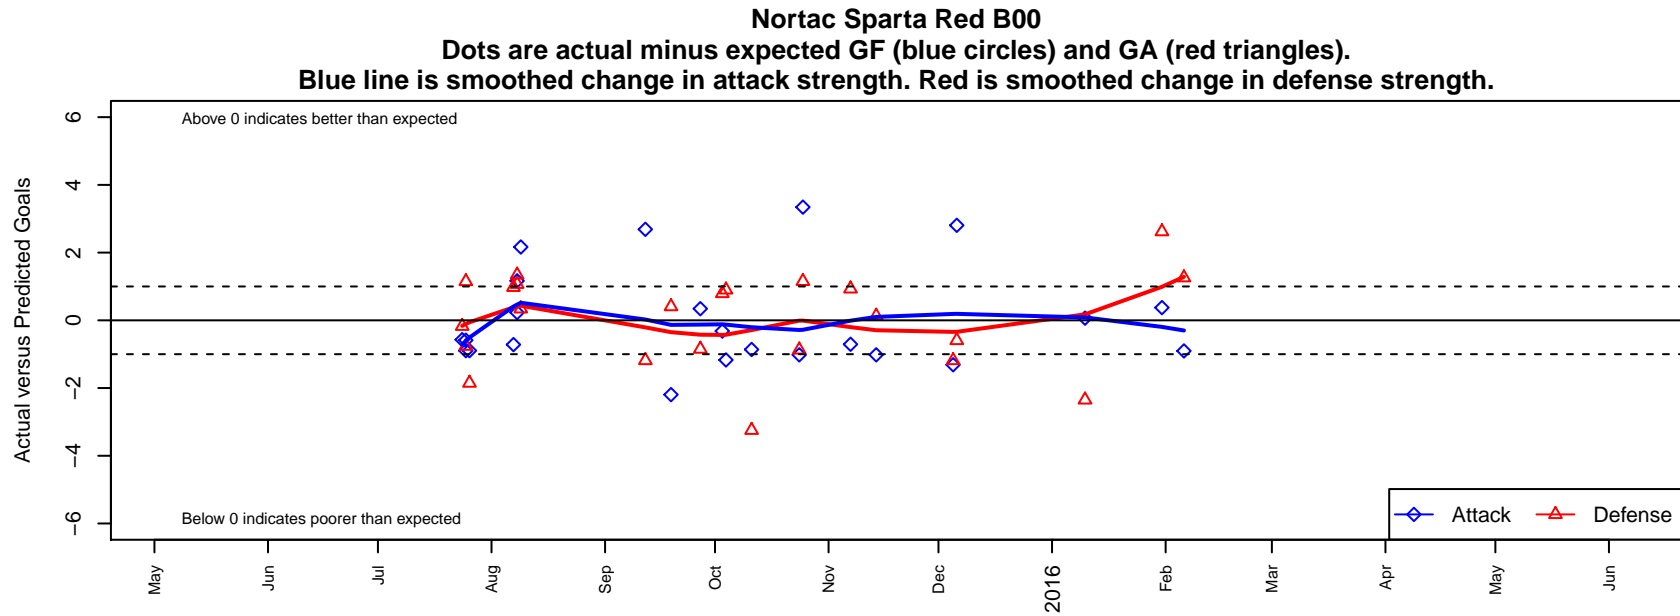

Nortac Sparta Red B00

FC Tacoma
 Tacoma, WA
 B00 total strength=1046
 attack=3.12 defense=1.76
 fall league = PSPL Classic 2 Green U15
 notes= Nortac Sparta Red -> FC
 Tacoma Blue -> Nortac
 Sparta Red

**attack and defense variance (black dot)
relative to other teams
and top 10 in region**

**attack and defense rating
relative to others at age
and all opponents in last 13 months**

Performance relative to 13 month average