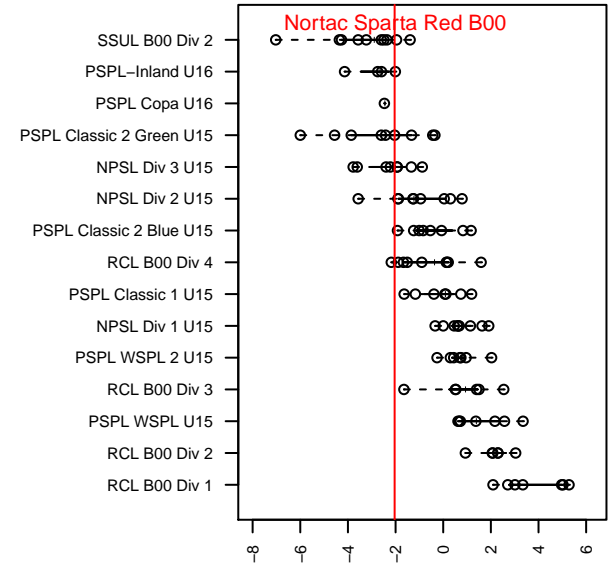

Nortac Sparta Red B00

FC Tacoma
 Tacoma, WA
 B00 total strength=1046
 attack=3.12 defense=1.76
 fall league = PSPL Classic 2 Green U15
 notes= Nortac Sparta Red -> FC
 Tacoma Blue -> Nortac
 Sparta Red

alt names used:
 NORTAC SPARTA B00 Red
 NORTAC SPARTA B00 RED (USA)

Venues played:
 2015 Crossfire Select BU16 Silver
 2015 Blast Off BU16 B
 2015 PSPL Classic 2 Green U15
 2015 WA Cup HS U15 Silver U15

**attack and defense variance (black dot)
relative to other teams
and top 10 in region**

**attack and defense rating
relative to others at age
and all opponents in last 13 months**

Performance relative to 13 month average